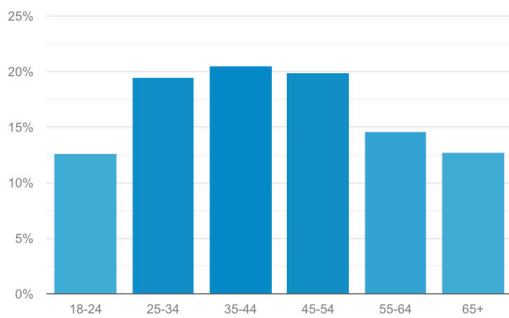

### Average

Sessions per user  
**1.96**

Pages/session  
**2.83**

Session duration  
**2 mins 31 secs**

Bounce rate  
**32.69%**

### Visitor data overview (includes MVDC staff)

### Age