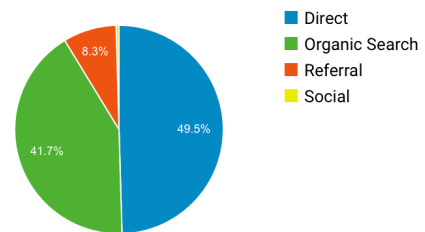

Corporate Website Statistics

July 2022

11,026

unique users looking at the site **21,558** times creating **61,022** page views

What might have influenced this data

Heatwave
School holidays

Site availability

99.9%
No recorded downtime

Average

Sessions per user
1.96

Pages/session
2.83

Session duration
2 mins 31 secs

Bounce rate
32.69%

Visitor data overview (includes MVDC staff)

How people come to our site

Top Channels