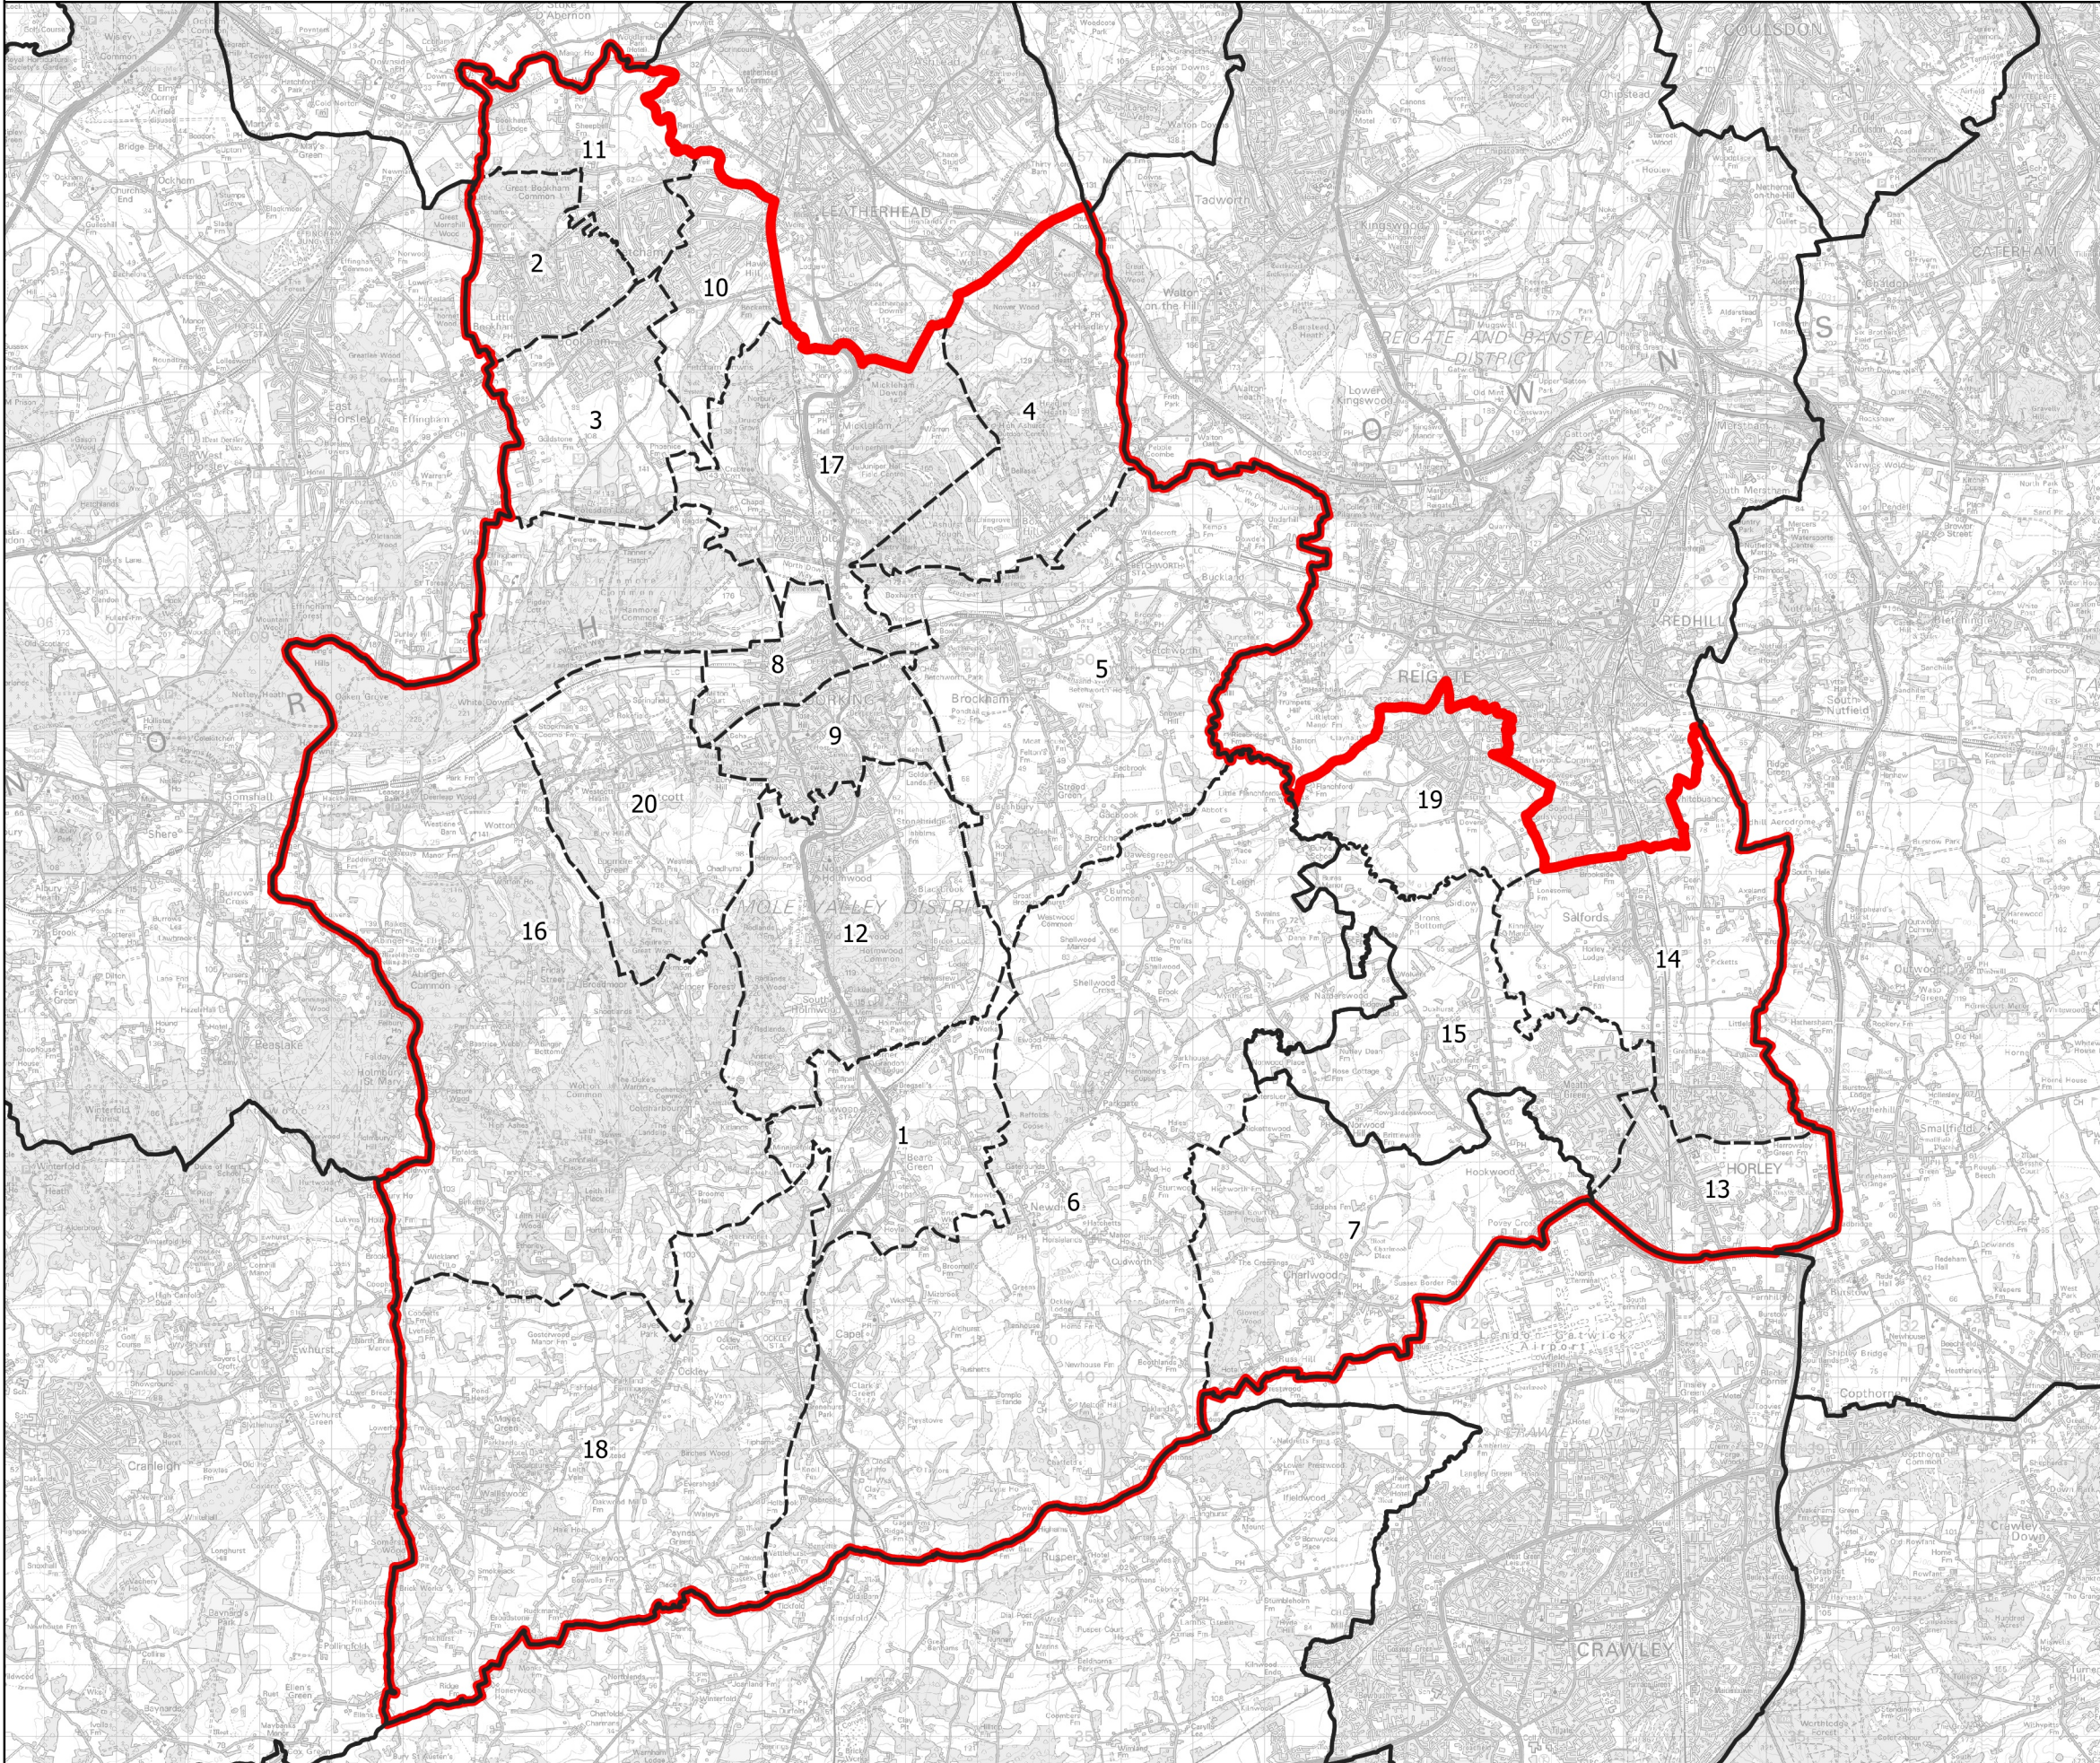

Boundary Commission for England - Initial Proposals for the South East Region

Dorking and Horley County Constituency - Electorate 75,001

- Wards:
- 1 Beare Green
 - 2 Bookham North
 - 3 Bookham South
 - 4 Box Hill and Headley
 - 5 Brockham, Betchworth and Buckland
 - 6 Capel, Leigh and Newdigate
 - 7 Charlwood
 - 8 Dorking North
 - 9 Dorking South
 - 10 Fetcham East
 - 11 Fetcham West
 - 12 Holmwoods
 - 13 Horley Central & South
 - 14 Horley East & Salfords
 - 15 Horley West & Sidlow
 - 16 Leith Hill
 - 17 Mickleham, Westhumble and Pixham
 - 18 Okewood
 - 19 South Park & Woodhatch
 - 20 Westcott

Constituency
 Local Authorities
 Wards

0 1 2 km

© Crown copyright and database rights 2021 OS 100018289. You are permitted to use this data solely to enable you to respond to, or interact with, the organisation that provided you with the data. You are not permitted to copy, sub-license, distribute or sell any of this data to third parties in any form. Third party rights to enforce the terms of this licence shall be reserved to OS.

Dorking and Horley County Constituency