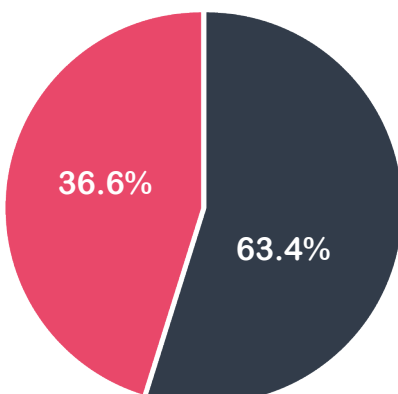

Corporate Website Statistics

January 2022

14,036

unique users looking at the site **27,110** times creating **75,276** page views

What might have influenced this data

Weather / Storms ↑

Christmas Tree Recycling ↑

Site availability

99.8%

No recorded downtime

Average

Sessions per user

1.93

Pages/session

2.78

Session duration

2 mins 29 secs

Bounce rate

31.49%

Visitor information

Top locations

London - 3,973
Dorking - 1,670
Edinburgh - 1,485
Epsom - 915
Reigate - 729
Leatherhead - 608
Woking - 284
Nottingham - 249
Crawley - 186

Top channels

Direct - 8,714
Organic Search - 6,382
Referral - 1,390
Social - 76
Email - 2

Age

35-44 - 883
25-34 - 807
45-54 - 735
55-64 - 488
18-24 - 466
65+ - 410

Gender

54.36%

2,143 male

45.64%

1,799 female

Top social media traffic

Facebook - 73
Twitter - 24
Wordpress - 7
LinkedIn - 5
Instagram - 1

Mobile type

4,981

iPhone

415

iPad

112

Samsung Galaxy S21

■ New visitor ■ Returning visitor

Device type

6,341

Desktop

7,231

Mobile

575

Tablet